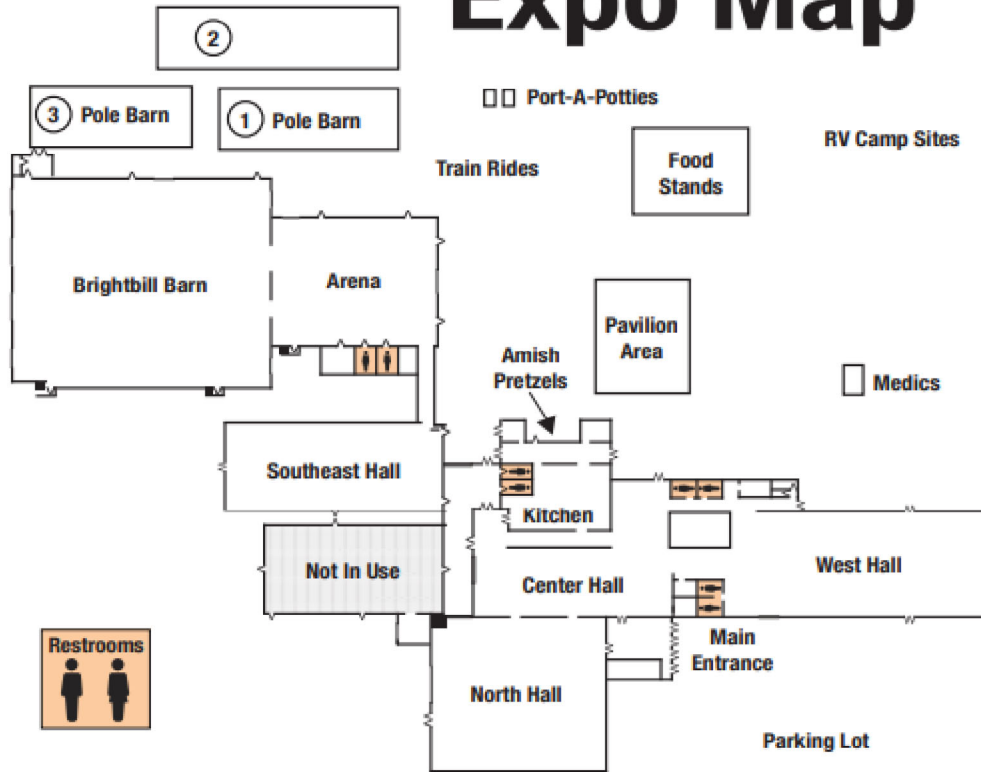

Expo Map

- ① Pole Barn - Pony Rides
- ② Pole Barn - Heifer Auction
- ③ Pole Barn - Not In Use

Arena - Arts & Crafts

Brightbill Barn
Pole Barn Auction

Southeast Hall
Children's Activities
Children's Auction
Toy Store
Children's Entertainment

North Hall
Theme Basket Auction
Main Auction
Quilt Auction
Sporting Goods Auction

Center Hall
Registration/Information
Coin Auction
BDM (Brethren Disaster Ministries)

West Hall
Brethren Village
Wood Crafts
Bake Stand
Farmers' Market
Silent Auction