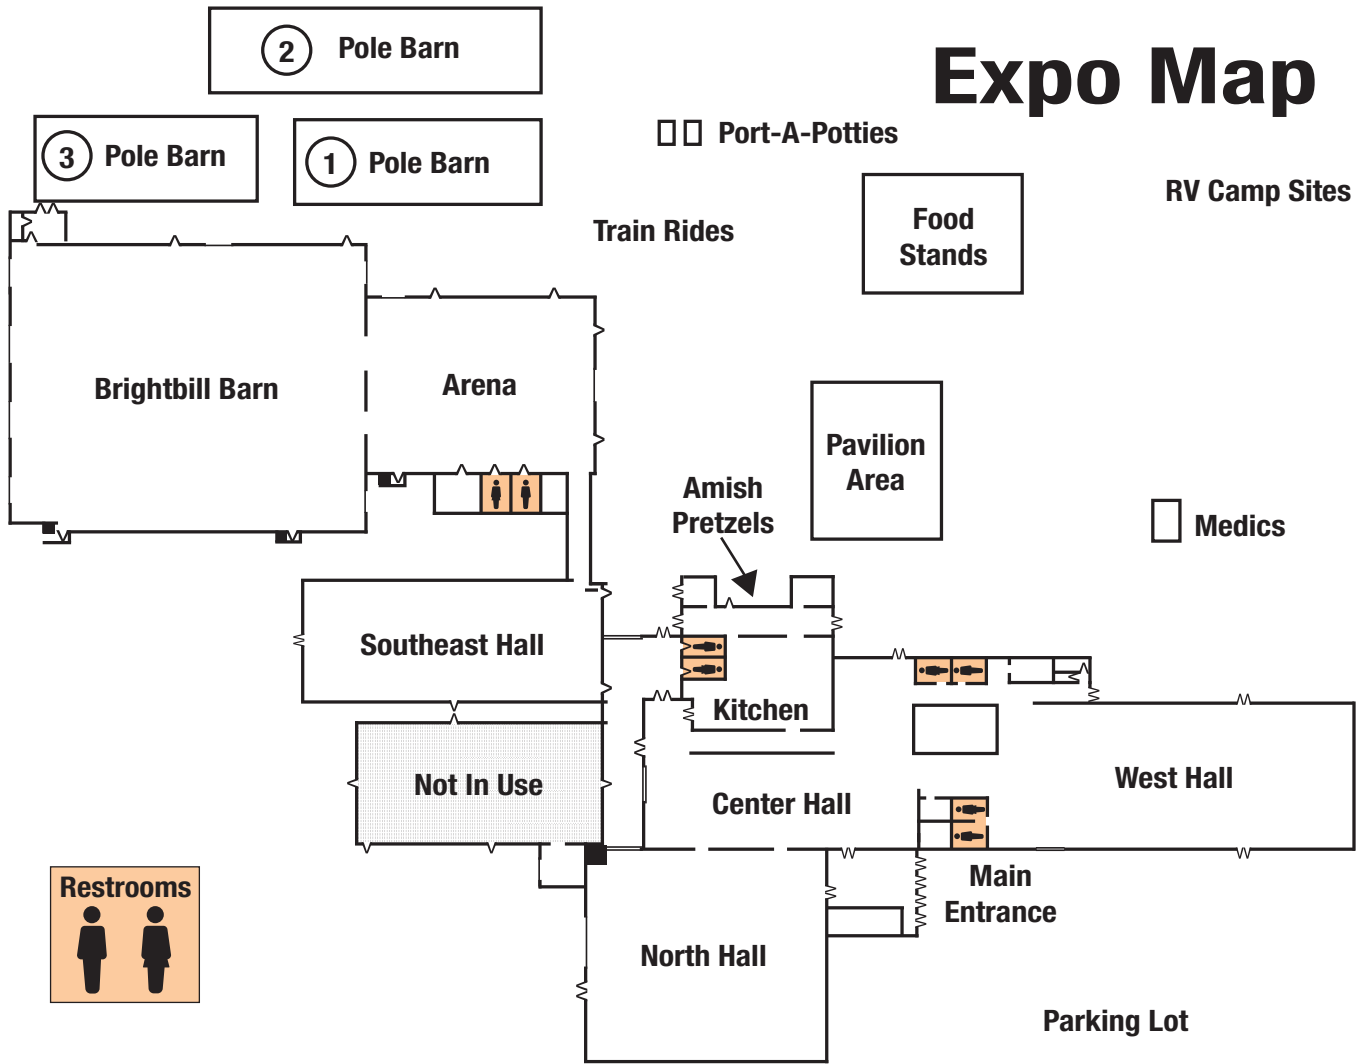

Expo Map

- ① Pole Barn
Pony Rides
- ② Pole Barn
Heifer Auction
- ③ Pole Barn
Not In Use

Arena
Arts & Crafts

Brightbill Barn
Pole Barn & Sporting Goods Auction

Southeast Hall
Children's Activities
Children's Auction
Toy Store
Children's Entertainment

North Hall
Theme Basket
Silent Auction
Main Auction
Quilts

Center Hall
Registration/Information
Coin Auction
BDM (Brethren Disaster Ministries)

West Hall
Brethren Village Wood Crafts
Bake Stand
Farmers' Market